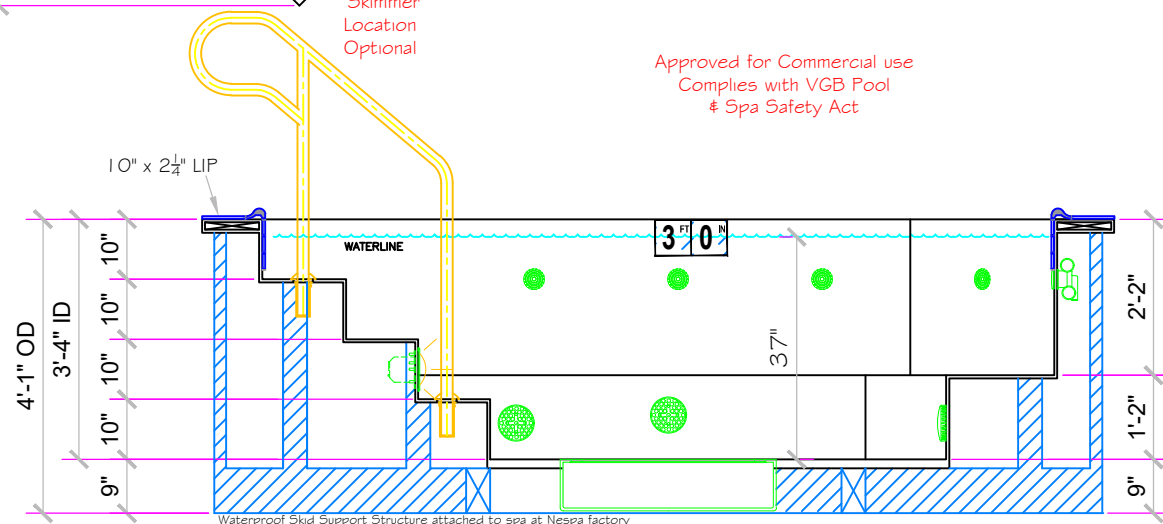

### SPECIFICATIONS

SHELL WEIGHT:	2650 LBS.
WATER WEIGHT:	10314 LBS.
TOTAL SHELL & WATER WEIGHT:	12964.5 LBS.
WATER VOLUME:	165.4 Cu.Ft.
WATER GALLONS:	1237 GAL.
SURFACE AREA:	74.5 SQ. FT.
ICC ES LISTED #:	PMG-1161

# 11' Mirage

\*Skimmer Location Optional

Approved for Commercial use  
Complies with VGB Pool & Spa Safety Act

Waterproof Skid Support Structure attached to spa at Nespa factory