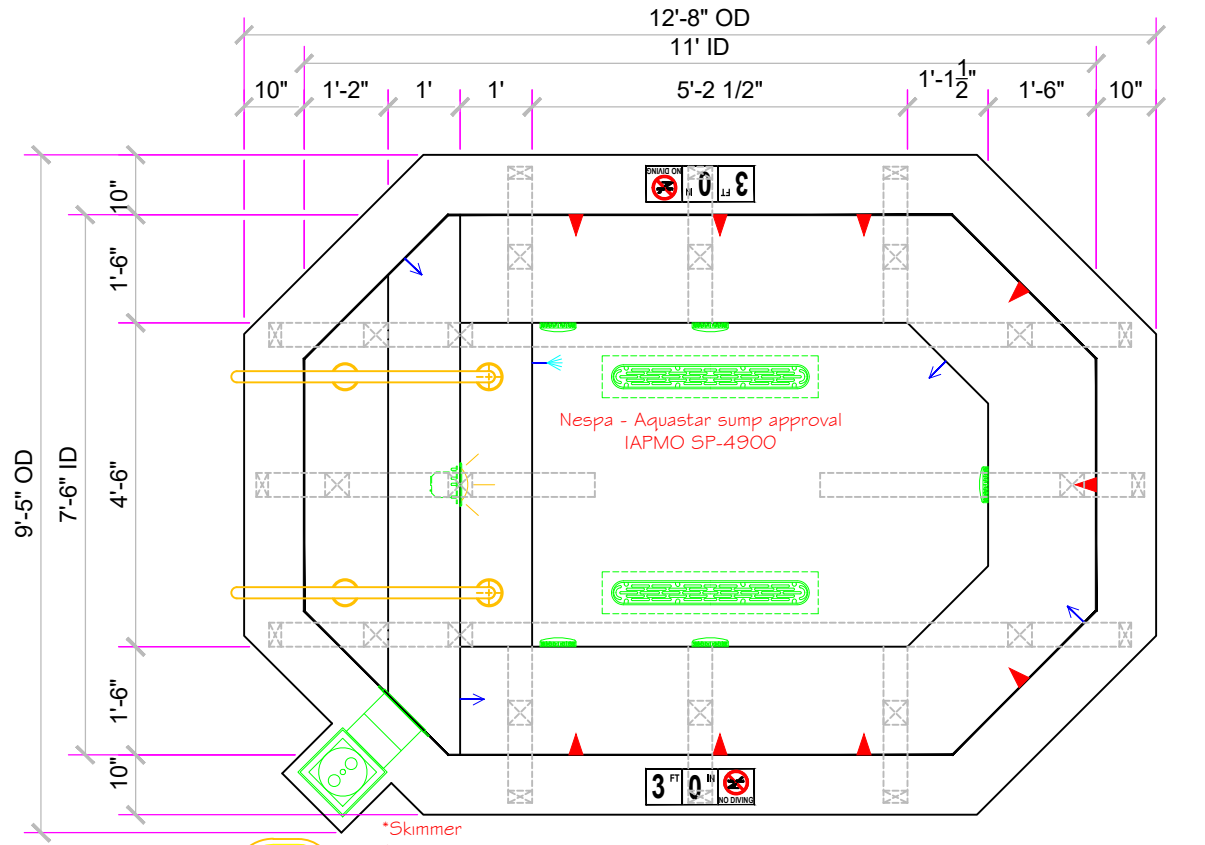

### SPECIFICATIONS

SHELL WEIGHT:	2650 LBS.
WATER WEIGHT:	10314 LBS.
TOTAL SHELL & WATER WEIGHT:	12964.5 LBS.
WATER VOLUME:	165.4 Cu.Ft.
WATER GALLONS:	1237 GAL.
SURFACE AREA:	74.5 SQ. FT.
ICC ES LISTED #:	PMG-1161

# 11' Mirage

\*Skimmer Location Optional

Approved for Commercial use  
Complies with VGB Pool & Spa Safety Act

Waterproof Skid Support Structure attached to spa at Nespa factory